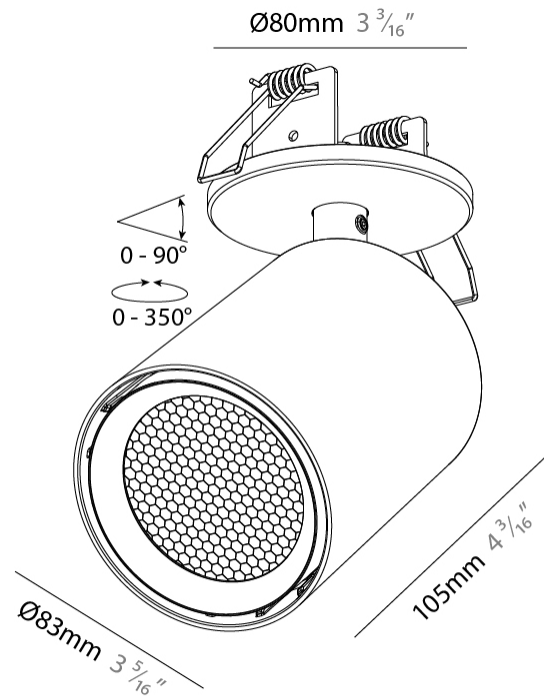

GENERAL

Series: Centriq
Subseries: Centriq In
Partner: Prolicht
Division: Architectural
Installation: Surface
Product Type: Spots
Mounting Location: Ceiling
Light Distribution: Adjustable / Downlight

PHYSICAL

Shape: Cylinder
Diameter (mm): 83
Diameter (in): 3 1/4
Height (mm): 160
Height (in): 6 5/16
Min. Recessing Depth (mm): 50
Min. Recessing Depth (in): 1 15/16
Fixture Finish: SSR / BKV / CWI / CRY / HAB / UFT / ITA / RUA / FTG / MYG / LOD / PUS / FRO / FUP / KIA / POP / BLS / SPG / MEY / GOH / CHC / COM / ABZ / JAG / OBR / MOS / ROR
Fixture Material: Aluminum Die Cast
Cut-out Measurements: Dia. 68mm / 2 11/16"

ELECTRICAL

Input Wattage (W): 27.4
Dimming: DALI Dimming / MATTER Dimming
Driver Included: Yes
Driver Location: Remote
Driver Type: Constant Current - Universal
Driver Class: Class 2
Input Voltage (V): 120
Constant Current (MA): 700mA

LED

Color Temperature (°K): 2700-6500 Tunable White
Max. Delivered Lumen (lm): Max 2414
Nominal Lumen (lm): Max 2827
CRI: >90 CRI
Efficiency (%): 88.2
Lamp Life (hrs): 50000

OPTICAL

Beam Angle: 24, 36, 52
Adjustability: Rotational 350°; Tilt 90°

RATINGS AND CERTIFICATIONS

Certified By: Certified for North American Standards
IP rating: IP20
Glare Rating: ≤ 16