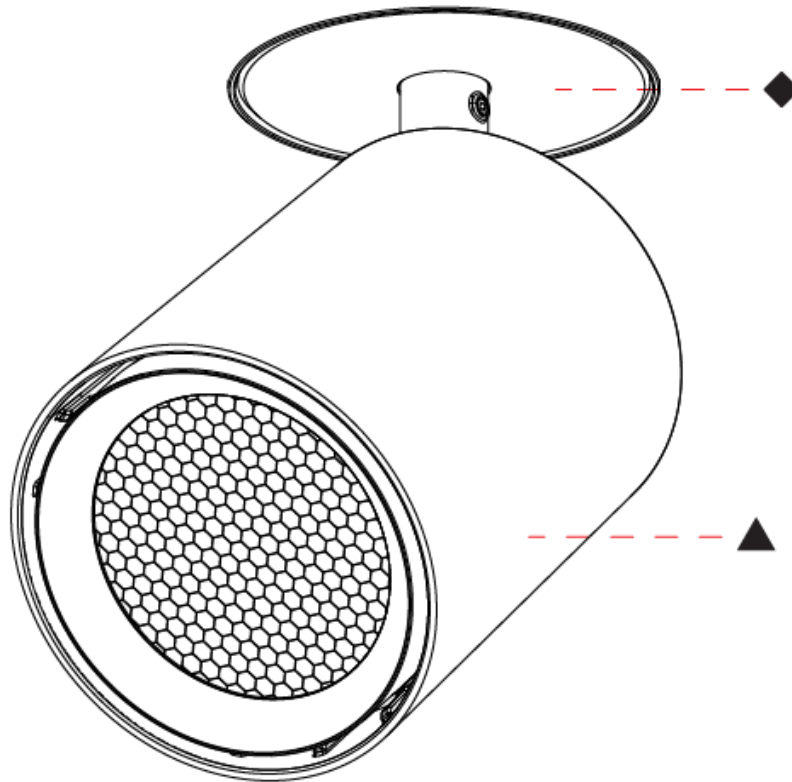

A3D450-

PROJECT	_____
TYPE	_____
SPECIFIER	_____
QUANTITY	_____
DATE	_____

A