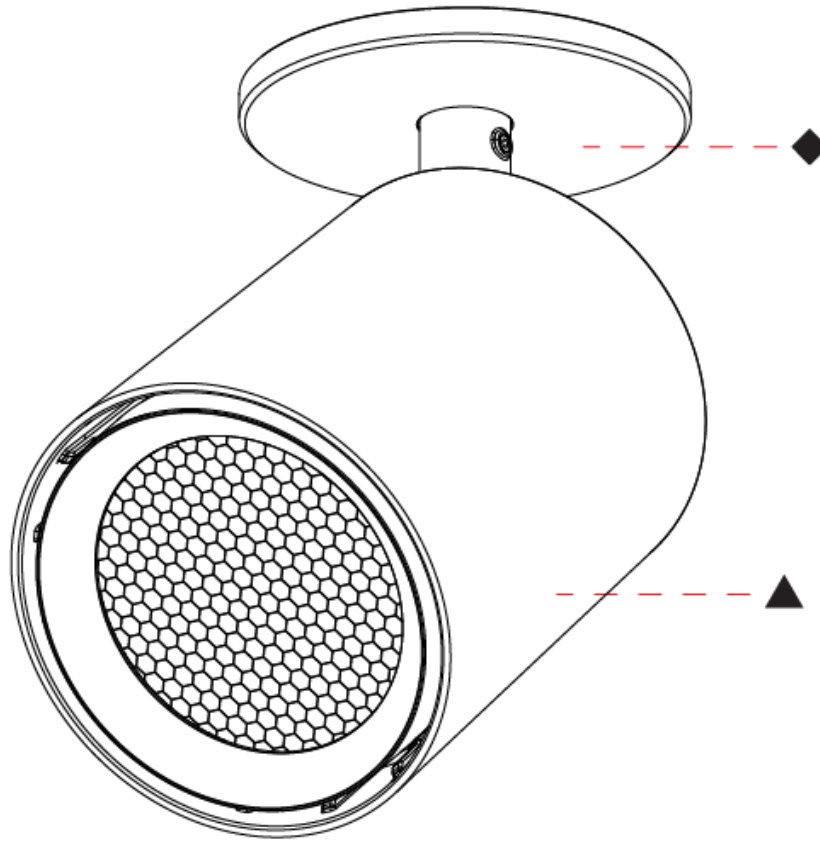

A3D446-

PROJECT	_____
TYPE	_____
SPECIFIER	_____
QUANTITY	_____
DATE	_____

A