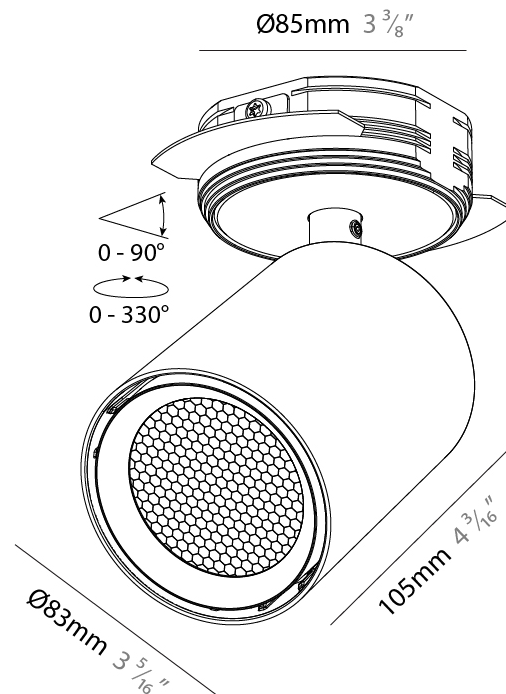

GENERAL

Series: Centriq
Subseries: Centriq In
Partner: Prolicht
Division: Architectural
Installation: Surface
Product Type: Spots
Mounting Location: Ceiling
Light Distribution: Adjustable / Downlight

PHYSICAL

Shape: Cylinder
Diameter (mm): 83
Diameter (in): 3 1/4
Height (mm): 160
Height (in): 6 5/16
Ceiling Thickness (mm): 10 / 12.5 / 15 / 25
Ceiling Thickness (in): 3/8 or 1/2 or 9/16 or 1
Min. Recessing Depth (mm): 50
Min. Recessing Depth (in): 1 15/16
Fixture Finish: SSR / BKV / CWI / CRY / HAB / UFT / ITA / RUA / FTG / MYG / LOD / PUS / FRO / FUP / KIA / POP / BLS / SPG / MEY / GOH / CHC / COM / ABZ / JAG / OBR / MOS / ROR
Fixture Material: Aluminum Die Cast
Cut-out Measurements: Dia. 86mm / 3 3/8"

ELECTRICAL

Input Wattage (W): 27.4
Dimming: DALI Dimming / MATTER Dimming
Driver Included: Yes
Driver Location: Remote
Driver Type: Constant Current - Universal
Driver Class: Class 2
Input Voltage (V): 120
Constant Current (MA): 700mA

LED

Color Temperature (°K): 2700-6500 Tunable White
Max. Delivered Lumen (lm): Max 2414
Nominal Lumen (lm): Max 2827
CRI: >90 CRI
Efficiency (%): 88.2
Lamp Life (hrs): 50000

OPTICAL

Beam Angle: 24, 36, 52
Adjustability: Rotational 350°; Tilt 90°

RATINGS AND CERTIFICATIONS

Certified By: Certified for North American Standards
IP rating: IP20
Glare Rating: ≤ 16